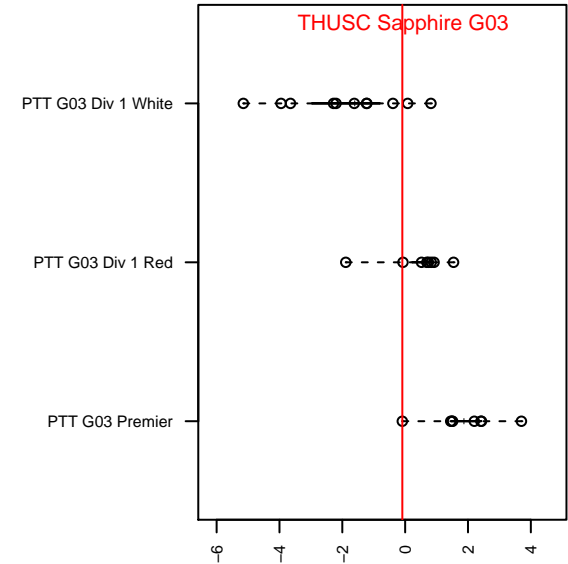

THUSC Sapphire G03

Tualatin Hills United SC
 Tualatin Hills, OR
 G03 total strength=1345
 attack=9.23 defense=4.75
 fall league = PTT G03 Premier
 spr league = PTT Win G03 Div 1 Red

alt names used:
 THUSC 03G Sapphire
 THUSC 03G SAPPHIRE
 TUALATIN HILLS UNITED THUSC UNITED 03
 TUALATIN HILLS UNITED THUSC UNITED 03
 THUSC 03G Sapphire

Venues played:
 2017 Clash At the Border Gold/Silver/Bronze
 2017 Nike Crossfire Challenge Silver Group U1
 2017 Oswego Nike Cup Silver U15
 2017 PTT G03 Premier
 2017 PTT Winter G03 Division 1 Red

THUSC Sapphire G03
 Dots are actual minus expected GF (blue circles) and GA (red triangles).
 Blue line is smoothed change in attack strength. Red is smoothed change in defense strength.

**attack and defense variance (black dot)
relative to other teams
and top 10 in region**

**attack and defense rating
relative to others at age
and all opponents in last 13 months**

Performance relative to 13 month average